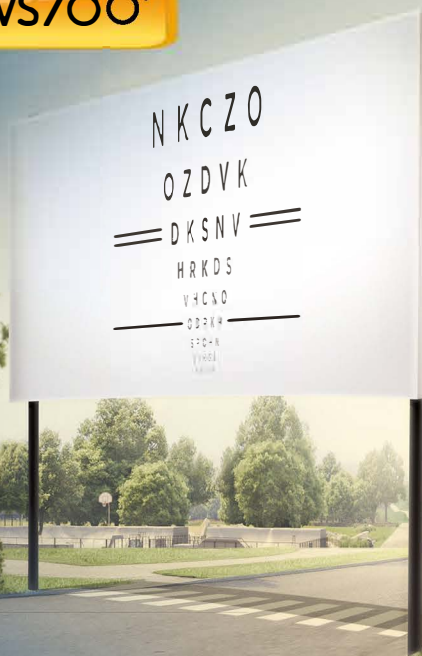

MAGNIFY PATIENT EXPERIENCE.
EXPAND PATIENT TRAFFIC.
WITH ONE COMPACT STATION.

CHANCE TO WIN A VS700*

NEW

LEARN MORE

VISION EXPO
BOOTH #F11065

VISION-S 700

IMMERSIVE REFRACTION
STATION

*Receive a demo at VEW Las Vegas #F11065 for a chance to win one Vision-S 700. Terms and conditions apply.